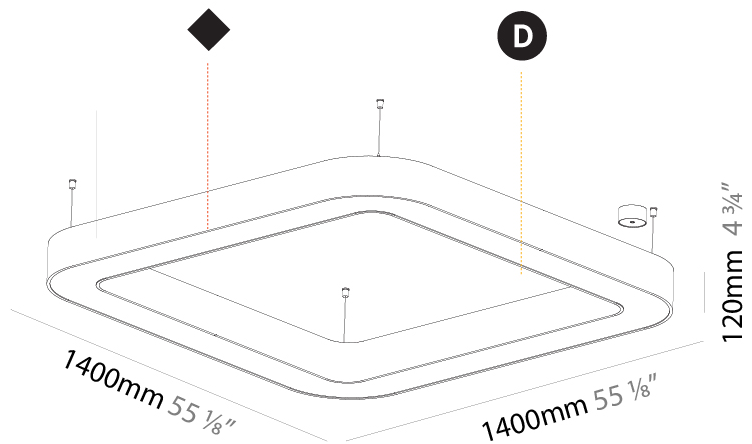

GENERAL

Series: Glorious
Subseries: Glorious Quantum
Brand: Prolicht
Division: Architectural
Mounting Type: Suspension
Mounting Location: Ceiling
Subcategory: Ambient

PHYSICAL

Shape: Square
Length (mm): 1400
Length (in): 55 1/8
Width (mm): 1400
Width (in): 55 1/8
Height (mm): 120
Height (in): 4 3/4
Max. Overall Height (mm): 2120
Max. Overall Height (in): 83 7/16
Light Distribution: Direct
Weight (kg): 17.644
Weight (lbs): 38.82
Diffuser: PMMA - Opal or Micro-Prism
Fixture Finish: SSR / BKV / CWI / CRY / HAB / LAG / UFT / ITA / RUA / RUR / MIC / FTG / MYG / TWT / LOD / PUS / FRO / FUP / KIA / POP / BLS / SPG / MEY / GOH / GUM / CHC / COM / ABZ / JAG / OBR / MOS / ROR
Fixture Material: Aluminum

ELECTRICAL

Lamp Type: LED (Zhaga Standard)
Input Wattage (W): 80
Total Output Wattage (W): 64 / 51.2 (3500K)
Dimming: Non-Dimming / Phase Dimming (120Vac only) / 0-10V Dimming
Driver Included: Yes
Driver Location: Integrated
Driver Type: Constant Current - 120 / 277Vac
Driver Class: Class 2
Input Voltage (V): 120 - 277
Constant Current (MA): 350 / 800 (3500K)

LED

Color Temperature (°K): 3000 / 3500 / 4000
Max. Delivered Lumen (lm): 7380 / 7644 / 7800
CRI: >80 CRI
Efficiency (%): 0.65
Lamp Life (hrs): 50000

OPTICAL

RATINGS AND CERTIFICATIONS

Certified By: Certified for North American Standards
IP rating: IP20