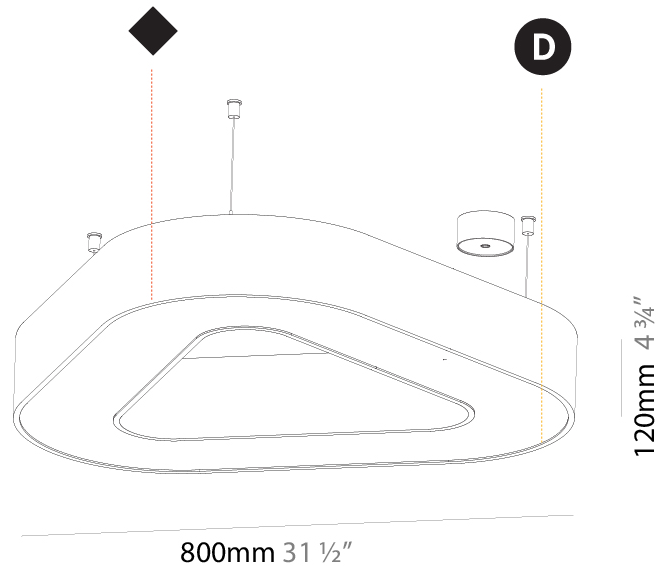

GENERAL

Series: Glorious
Subseries: Glorious Victory
Brand: Prolicht
Division: Architectural
Mounting Type: Suspension
Mounting Location: Ceiling
Subcategory: Ambient

PHYSICAL

Shape: Abstract
Length (mm): 800
Length (in): 31 1/2
Width (mm): 800
Width (in): 31 1/2
Height (mm): 120
Height (in): 4 3/4
Max. Overall Height (mm): 2120
Max. Overall Height (in): 83 7/16
Light Distribution: Direct
Weight (kg): 8.317
Weight (lbs): 18.30
Diffuser: PMMA - opal or micro-prism
Fixture Finish: SSR / BKV / CWI / CRY / HAB / LAG / UFT / ITA / RUA / RUR / MIC / FTG / MYG / TWT / LOD / PUS / FRO / FUP / KIA / POP / BLS / SPG / MEY / GOH / GUM / CHC / COM / ABZ / JAG / OBR / MOS / ROR
Fixture Material: Aluminum

ELECTRICAL

Lamp Type: LED (Zhaga Standard)
Input Wattage (W): 30
Total Output Wattage (W): 24 / 19.2 (3500K)
Dimming: Non-Dimming / Phase Dimming (120Vac only) / 0-10V Dimming
Driver Included: Yes
Driver Location: Integrated
Driver Type: Constant Current - 120 / 277Vac
Driver Class: Class 2
Input Voltage (V): 120 - 277
Constant Current (MA): 350 / 600 (3500K)

LED

Color Temperature (°K): 3000 / 3500 / 4000
Max. Delivered Lumen (lm): 2770 / 2862 / 2920
CRI: >80 CRI
Efficiency (%): 65
Lamp Life (hrs): 50000

OPTICAL

RATINGS AND CERTIFICATIONS

Certified By: Certified for North American Standards
IP rating: IP20