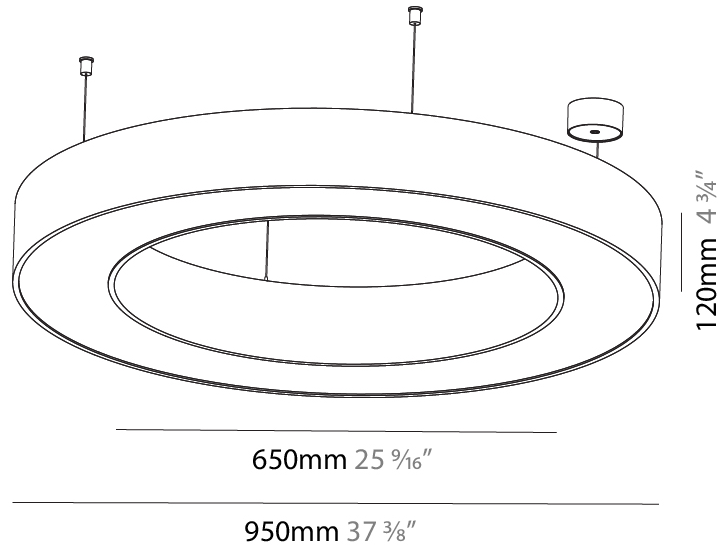

GENERAL

Series: Glorious
Subseries: Glorious
Brand: Prolicht
Division: Architectural
Mounting Type: Suspension
Mounting Location: Ceiling
Subcategory: Ambient

PHYSICAL

Shape: Round
Diameter (mm): 950
Diameter (in): 37 ³/₈
Height (mm): 120
Height (in): 4 ³/₄
Max. Overall Height (mm): 2120
Max. Overall Height (in): 83 ⁷/₁₆
Light Distribution: Direct
Weight (kg): 9.172
Weight (lbs): 20.22
Diffuser: PMMA - Opal or Micro-Prism
Fixture Finish: SSR / BKV / CWI / CRY / HAB / LAG / UFT / ITA / RUA / RUR / MIC / FTG / MYG / TWT / LOD / PUS / FRO / FUP / KIA / POP / BLS / SPG / MEY / GOH / GUM / CHC / COM / ABZ / JAG / OBR / MOS / ROR
Fixture Material: Aluminum

ELECTRICAL

Lamp Type: LED (Zhaga Standard)
Input Wattage (W): 45
Total Output Wattage (W): 36 / 28.8 (3500K)
Dimming: Non-Dimming / Phase Dimming (120Vac only) / 0-10V Dimming
Driver Included: Yes
Driver Location: Integrated
Driver Type: Constant Current
Driver Class: Class 2
Input Voltage (V): 120 - 277
Constant Current (MA): 350 / 900 (3500K)

LED

Color Temperature (°K): 3000 / 3500 / 4000
Max. Delivered Lumen (lm): 4150 / 4302 / 4390
CRI: >80 CRI
Efficiency (%): 65
Lamp Life (hrs): 50000

OPTICAL

RATINGS AND CERTIFICATIONS

Certified By: Certified for North American Standards
IP rating: IP20