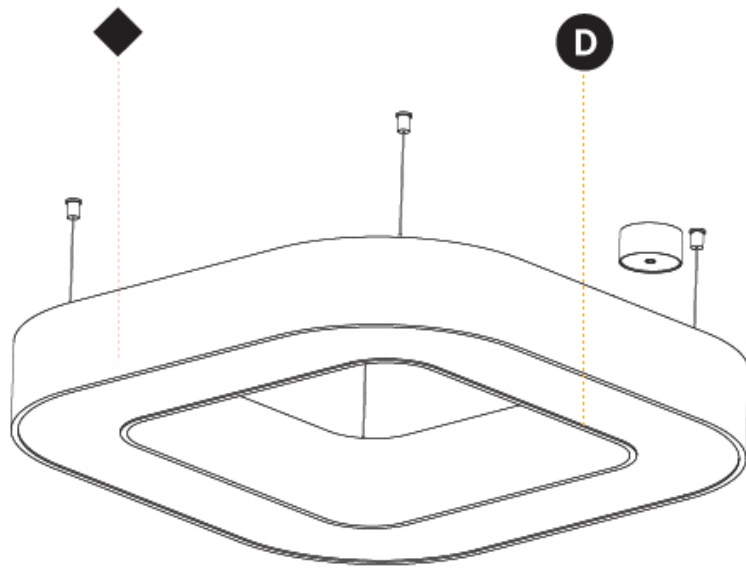

GLORIOUS QUANTUM SUSPENSION

A30570-

PROJECT	_____
TYPE	_____
SPECIFIER	_____
QUANTITY	_____
DATE	_____