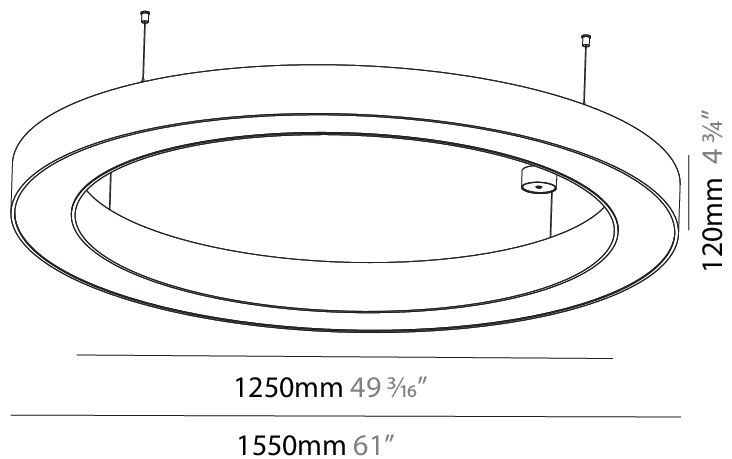

GENERAL

Series: Glorious
Subseries: Glorious
Brand: Prolicht
Division: Architectural
Mounting Type: Suspension
Mounting Location: Ceiling
Subcategory: Ambient

PHYSICAL

Shape: Round
Diameter (mm): 1550
Diameter (in): 61
Height (mm): 120
Height (in): 4 ¾
Max. Overall Height (mm): 2120
Max. Overall Height (in): 83 7/16
Light Distribution: Direct
Weight (kg): 16.737
Weight (lbs): 36.82
Diffuser: PMMA - Opal or Micro-Prism
Fixture Finish: SSR / BKV / CWI / CRY / HAB / LAG / UFT / ITA / RUA / RUR / MIC / FTG / MYG / TWT / LOD / PUS / FRO / FUP / KIA / POP / BLS / SPG / MEY / GOH / GUM / CHC / COM / ABZ / JAG / OBR / MOS / ROR
Fixture Material: Aluminum

ELECTRICAL

Lamp Type: LED (Zhaga Standard)
Input Wattage (W): 75
Total Output Wattage (W): 60 / 48 (3500K)
Dimming: Non-Dimming / Phase Dimming (120Vac only) / 0-10V Dimming
Driver Included: Yes
Driver Location: Integrated
Driver Type: Constant Current
Driver Class: Class 2
Input Voltage (V): 120 - 277
Constant Current (MA): 350 / 700/800 (3500K)

LED

Color Temperature (°K): 3000 / 3500 / 4000
Max. Delivered Lumen (lm): 6920 / 7164 / 7310
CRI: >80 CRI
Efficiency (%): 0.65
Lamp Life (hrs): 50000

OPTICAL

RATINGS AND CERTIFICATIONS

Certified By: Certified for North American Standards
IP rating: IP20