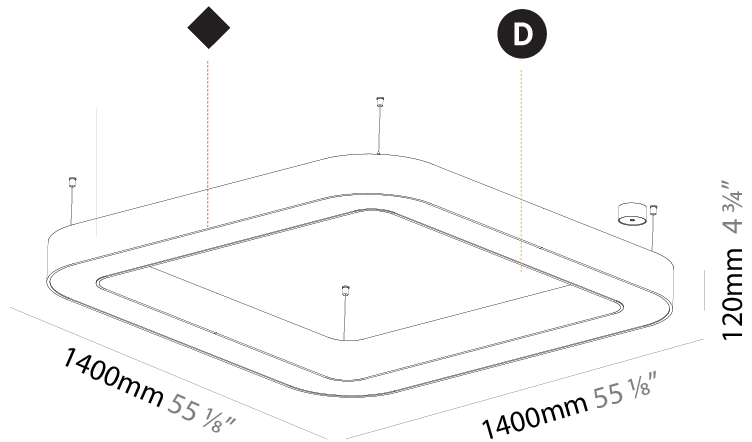

GENERAL

Series: Glorious
Subseries: Glorious Quantum
Brand: Prolight
Division: Architectural
Mounting Type: Suspension
Mounting Location: Ceiling
Subcategory: Ambient

PHYSICAL

Shape: Square
Length (mm): 1400
Length (in): 55 1/8
Width (mm): 1400
Width (in): 55 1/8
Height (mm): 120
Height (in): 4 3/4
Max. Overall Height (mm): 2120
Max. Overall Height (in): 83 7/16
Light Distribution: Direct / Indirect
Weight (kg): 18.463
Weight (lbs): 40.62
Diffuser: PMMA - Opal or Micro-Prism
Fixture Finish: SSR / BKV / CWI / CRY / HAB / LAG / UFT / ITA / RUA / RUR / MIC / FTG / MYG / TWT / LOD / PUS / FRO / FUP / KIA / POP / BLS / SPG / MEY / GOH / GUM / CHC / COM / ABZ / JAG / OBR / MOS / ROR
Fixture Material: Aluminum

ELECTRICAL

Lamp Type: LED (Zhaga Standard)
Input Wattage (W): 120
Total Output Wattage (W): 96 / 76.8 (3500K)
Dimming: Non-Dimming / Phase Dimming (120Vac only) / 0-10V Dimming
Driver Included: Yes
Driver Location: Integrated
Driver Type: Constant Current - 120 / 277Vac
Driver Class: Class 2
Input Voltage (V): 120 - 277
Constant Current (MA): 350 / 800 (3500K)

LED

Color Temperature (°K): 3000 / 3500 / 4000
Max. Delivered Lumen (lm): 7380 / 7644 / 7800 Direct / 5120 / 5556 / 5400 Indirect
CRI: >80 CRI
Efficiency (%): 69.8
Lamp Life (hrs): 50000

OPTICAL

RATINGS AND CERTIFICATIONS

Certified By: Certified for North American Standards
IP rating: IP20