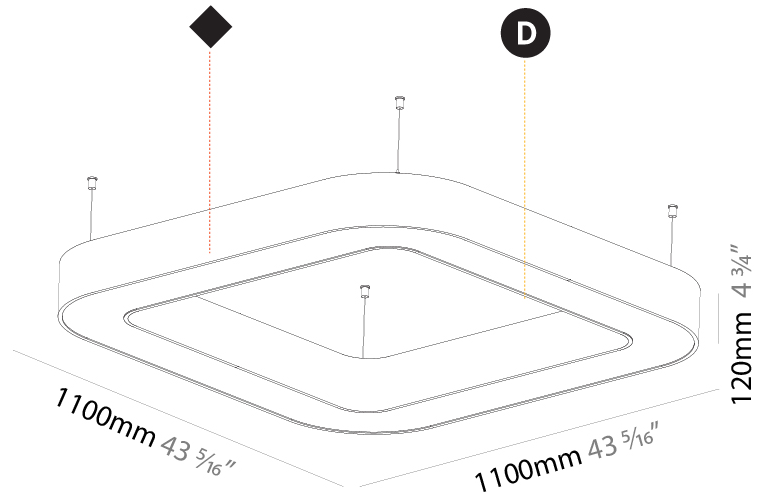

GENERAL

Series: Glorious
Subseries: Glorious Quantum
Brand: Prolicht
Division: Architectural
Mounting Type: Suspension
Mounting Location: Ceiling
Subcategory: Ambient

PHYSICAL

Shape: Square
Length (mm): 1100
Length (in): 43 ⁵/₁₆
Width (mm): 1100
Width (in): 43 ⁵/₁₆
Height (mm): 120
Height (in): 4 ³/₄
Max. Overall Height (mm): 2120
Max. Overall Height (in): 83 ⁷/₁₆
Light Distribution: Direct
Weight (kg): 13.125
Weight (lbs): 28.88
Diffuser: PMMA - Opal or Micro-Prism
Fixture Finish: SSR / BKV / CWI / CRY / HAB / LAG / UFT / ITA / RUA / RUR / MIC / FTG / MYG / TWT / LOD / PUS / FRO / FUP / KIA / POP / BLS / SPG / MEY / GOH / GUM / CHC / COM / ABZ / JAG / OBR / MOS / ROR
Fixture Material: Aluminum

ELECTRICAL

Lamp Type: LED (Zhaga Standard)
Input Wattage (W): 60
Total Output Wattage (W): 48 / 38.4 (3500K)
Dimming: Non-Dimming / Phase Dimming (120Vac only) / 0-10V Dimming
Driver Included: Yes
Driver Location: Integrated
Driver Type: Constant Current - 120 / 277Vac
Driver Class: Class 2
Input Voltage (V): 120 - 277
Constant Current (MA): 350 / 1200 (3500K)

LED

Color Temperature (°K): 3000 / 3500 / 4000
Max. Delivered Lumen (lm): 5540 / 5733 / 5850
CRI: >80 CRI
Efficiency (%): 65
Lamp Life (hrs): 50000

OPTICAL

RATINGS AND CERTIFICATIONS

Certified By: Certified for North American Standards
IP rating: IP20