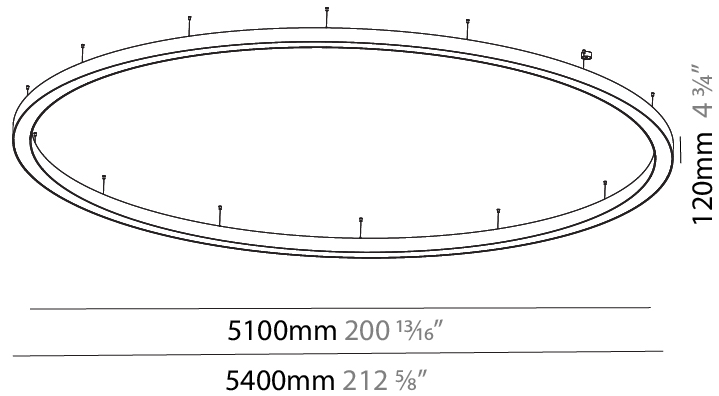

GENERAL

Series: Glorious
Subseries: Glorious
Brand: Prolicht
Division: Architectural
Mounting Type: Suspension
Mounting Location: Ceiling
Subcategory: Ambient

PHYSICAL

Shape: Round
Diameter (mm): 5400
Diameter (in): 212 ⁵/₈
Height (mm): 120
Height (in): 4 ³/₄
Max. Overall Height (mm): 2120
Max. Overall Height (in): 83 ⁷/₁₆
Light Distribution: Direct / Indirect
Weight (kg): 71.452
Weight (lbs): 157.19
Diffuser: PMMA - Opal or Micro-Prism
Fixture Finish: [SSR / BKV / CWI / CRY / HAB / LAG / UFT / ITA / RUA / RUR / MIC / FTG / MYG / TWT / LOD / PUS / FRO / FUP / KIA / POP / BLS / SPG / MEY / GOH / GUM / CHC / COM / ABZ / JAG / OBR / MOS / ROR](#)
Fixture Material: Aluminum

ELECTRICAL

Lamp Type: LED (Zhaga Standard)
Input Wattage (W): 405
Total Output Wattage (W): 324 / 259.2 (3500K)
Dimming: [Non-Dimming / Phase Dimming (120Vac only) / 0-10V Dimming](#)
Driver Included: Yes
Driver Location: Integrated
Driver Type: Constant Current - 120 / 277Vac
Driver Class: Class 2
Input Voltage (V): 120 - 277
Constant Current (MA): 350 / 800/500 (3500K)

LED

[Color Temperature (°K): 3000 / 3500 / 4000](#)
Max. Delivered Lumen (lm): 25840 / 26754 / 27300 Direct / 19620 / 2031 / 20720 Indirect
CRI: >80 CRI
Efficiency (%): 70
Lamp Life (hrs): 50000

OPTICAL

RATINGS AND CERTIFICATIONS

Certified By: Certified for North American Standards
IP rating: IP20

PROJECT
TYPE
SPECIFIER
QUANTITY
DATE