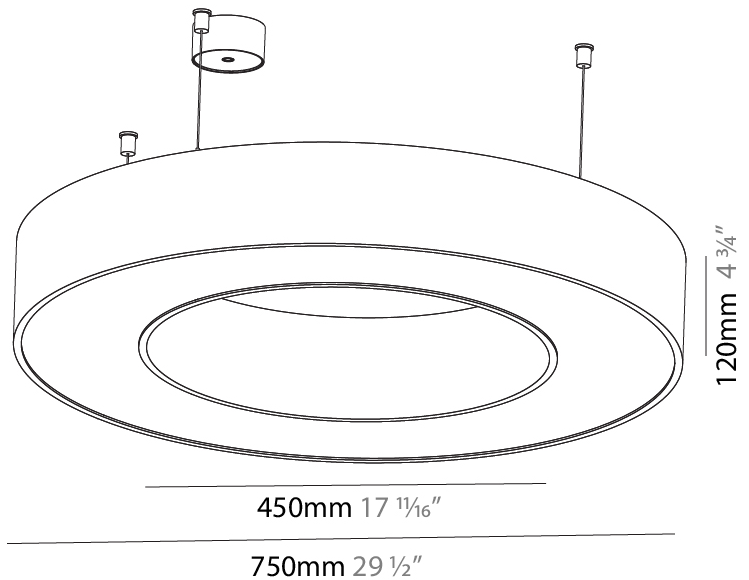

GENERAL

Series: Glorious
Subseries: Glorious
Brand: Prolicht
Division: Architectural
Mounting Type: Suspension
Mounting Location: Ceiling
Subcategory: Ambient

PHYSICAL

Shape: Round
Diameter (mm): 750
Diameter (in): 29 1/2
Height (mm): 120
Height (in): 4 3/4
Max. Overall Height (mm): 2120
Max. Overall Height (in): 83 7/16
Light Distribution: Direct / Indirect
Weight (kg): 7.675
Weight (lbs): 16.9
Diffuser: PMMA - Opal or Micro-Prism
Fixture Finish: SSR / BKV / CWI / CRY / HAB / LAG / UFT / ITA / RUA / RUR / MIC / FTG / MYG / TWT / LOD / PUS / FRO / FUP / KIA / POP / BLS / SPG / MEY / GOH / GUM / CHC / COM / ABZ / JAG / OBR / MOS / ROR
Fixture Material: Aluminum

ELECTRICAL

Lamp Type: LED (Zhaga Standard)
Input Wattage (W): 45
Total Output Wattage (W): 40 / 32 (3500K)
Dimming: Non-Dimming / Phase Dimming (120Vac only) / 0-10V Dimming
Driver Included: Yes
Driver Location: Integrated
Driver Type: Constant Current
Driver Class: Class 2
Input Voltage (V): 120 - 277
Constant Current (MA): 350 / 600/400 (3500K)

LED

Color Temperature (°K): 3000 / 3500 / 4000
Max. Delivered Lumen (lm): 2770 / 2862 / 2920 Direct / 1380 / 1440 / 1470 Indirect
CRI: >80 CRI
Efficiency (%): 71
Lamp Life (hrs): 50000

OPTICAL

RATINGS AND CERTIFICATIONS

Certified By: Certified for North American Standards
IP rating: IP20