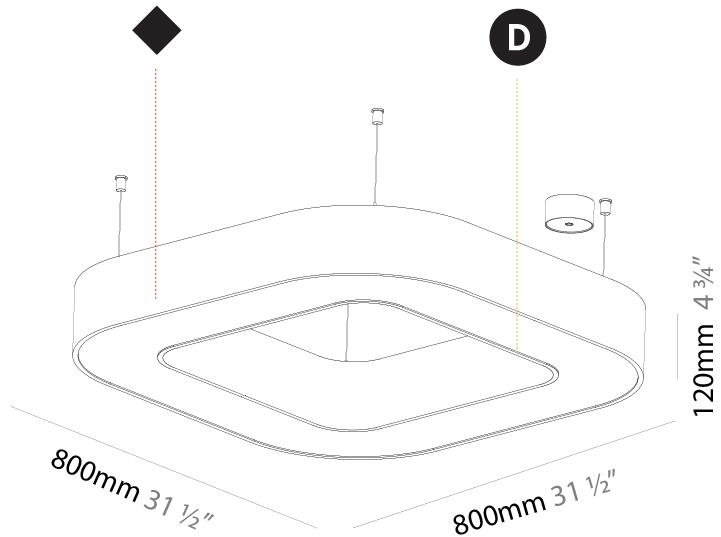

GENERAL

Series: Glorious
Subseries: Glorious Quantum
Brand: Prolicht
Division: Architectural
Mounting Type: Suspension
Mounting Location: Ceiling
Subcategory: Ambient

PHYSICAL

Shape: Square
Length (mm): 800
Length (in): 31 1/2
Width (mm): 800
Width (in): 31 1/2
Height (mm): 120
Height (in): 4 3/4
Max. Overall Height (mm): 2120
Max. Overall Height (in): 83 7/16
Light Distribution: Direct / Indirect
Weight (kg): 9.71
Weight (lbs): 21.44
Diffuser: PMMA - Opal or Micro-Prism
Fixture Finish: SSR / BKV / CWI / CRY / HAB / LAG / UFT / ITA / RUA / RUR / MIC / FTG / MYG / TWT / LOD / PUS / FRO / FUP / KIA / POP / BLS / SPG / MEY / GOH / GUM / CHC / COM / ABZ / JAG / OBR / MOS / ROR
Fixture Material: Aluminum

ELECTRICAL

Lamp Type: LED (Zhaga Standard)
Input Wattage (W): 40 / 20
Total Output Wattage (W): 48 / 38.4 (3500K)
Dimming: Non-Dimming / Phase Dimming (120Vac only) / 0-10V Dimming
Driver Included: Yes
Driver Location: Integrated
Driver Type: Constant Current - 120 / 277Vac
Driver Class: Class 2
Input Voltage (V): 120 - 277
Constant Current (MA): 350 / 800/400 (3500K)

LED

Color Temperature (°K): 3000 / 3500 / 4000
Max. Delivered Lumen (lm): 3690 / 3822 / 3900 Direct / 2560 / 2646 / 2700 Indirect
CRI: >80 CRI
Efficiency (%): 69.8
Lamp Life (hrs): 50000

OPTICAL

RATINGS AND CERTIFICATIONS

Certified By: Certified for North American Standards
IP rating: IP20