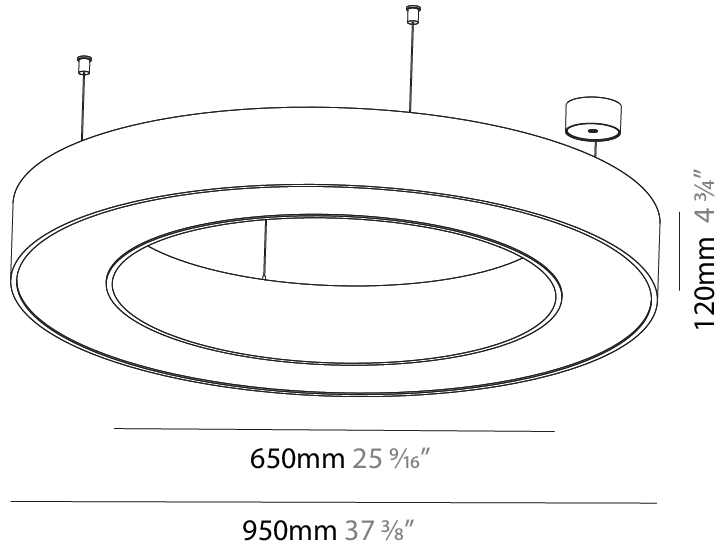

GENERAL

Series: Glorious
Subseries: Glorious
Brand: Prolicht
Division: Architectural
Mounting Type: Suspension
Mounting Location: Ceiling
Subcategory: Ambient

PHYSICAL

Shape: Round
Diameter (mm): 950
Diameter (in): 37 ⁷/₈
Height (mm): 120
Height (in): 4 ³/₄
Max. Overall Height (mm): 2120
Max. Overall Height (in): 83 ⁷/₁₆
Light Distribution: Direct / Indirect
Weight (kg): 10.395
Weight (lbs): 22.92
Diffuser: [PMMA - Opal or Micro-Prism](#)
Fixture Finish: [SSR / BKV / CWI / CRY / HAB / LAG / UFT / ITA / RUA / RUR / MIC / FTG / MYG / TWT / LOD / PUS / FRO / FUP / KIA / POP / BLS / SPG / MEY / GOH / GUM / CHC / COM / ABZ / JAG / OBR / MOS / ROR](#)
Fixture Material: Aluminum

ELECTRICAL

Lamp Type: LED (Zhaga Standard)
Input Wattage (W): 58.5
Total Output Wattage (W): 52 / 41.6 (3500K)
Dimming: [Non-Dimming / Phase Dimming (120Vac only) / 0-10V Dimming](#)
Driver Included: Yes
Driver Location: Integrated
Driver Type: Constant Current
Driver Class: Class 2
Input Voltage (V): 120 - 277
Constant Current (MA): 350 / 900/400 (3500K)

LED

[Color Temperature (°K): 3000 / 3500 / 4000](#)
Max. Delivered Lumen (lm): 4150 / 4302 / 4390 Direct / 1850/ 1911 / 150
CRI: >80 CRI
Efficiency (%): 69
Lamp Life (hrs): 50000

OPTICAL

RATINGS AND CERTIFICATIONS

Certified By: Certified for North American Standards
IP rating: IP20

PROJECT _____
TYPE _____
SPECIFIER _____
QUANTITY _____
DATE _____